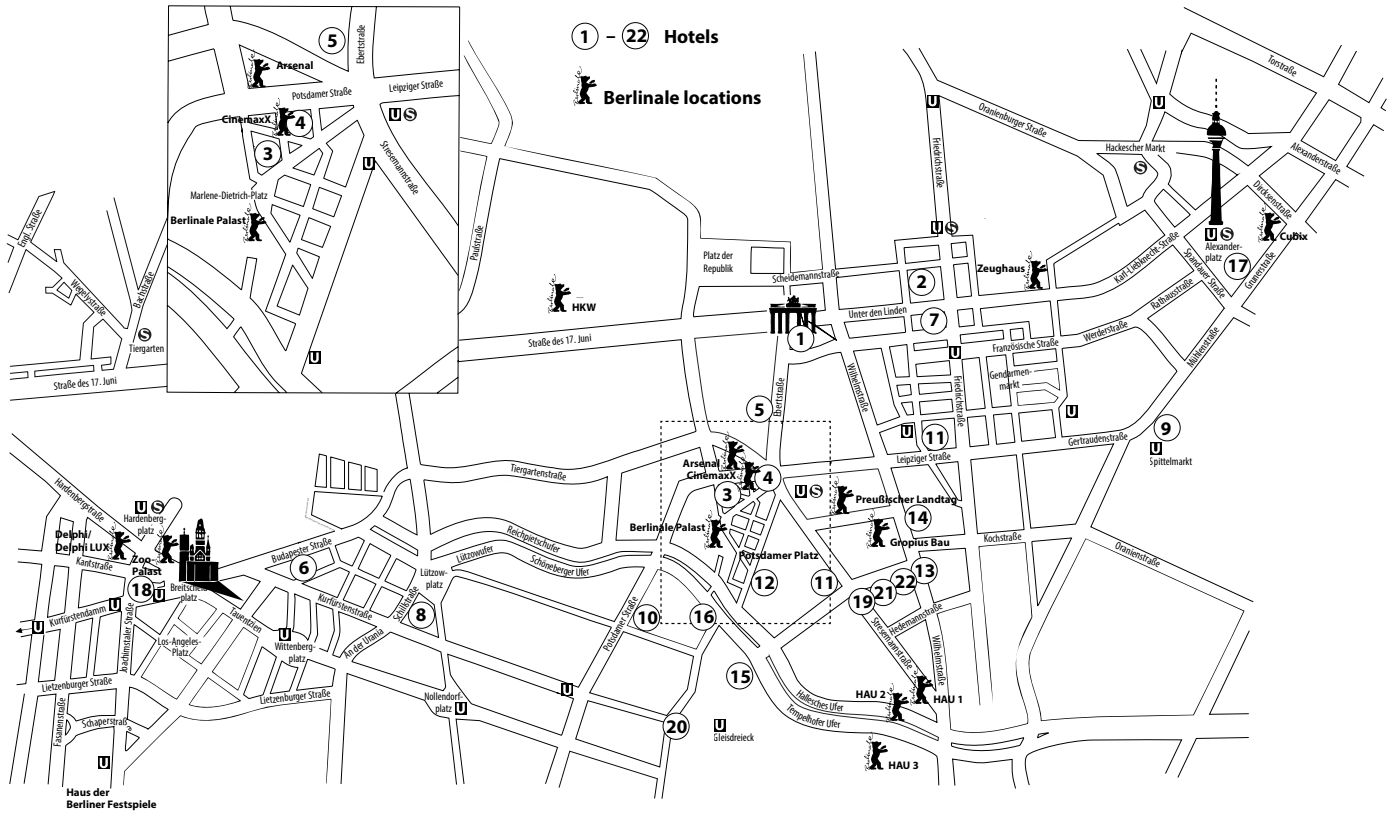

75^e Internationale Filmfestspiele Berlin 13.–23.02.25

Lageplan der Berlinale-Hotels 2025

Map of the Berlinale Hotels 2025

Legende/Legend

- | | |
|---|---|
| ① Hotel ADLON Kempinski Berlin ***** Superior | ⑭ WILDE APARTHOTELS by Staycity Checkpoint Charlie **** |
| ② Château Royal ***** | ⑮ aletto Hotel Potsdamer Platz *** |
| ③ Grand HYATT Berlin ***** Superior | ⑯ GRIMM'S Hotel am Potsdamer Platz *** |
| ④ The MANDALA Hotel ***** | ⑰ Hotel MOTEL ONE Berlin-Alexanderplatz *** |
| ⑤ Berlin MARRIOTT Hotel ***** | ⑱ Hotel MOTEL ONE Berlin-Ku'Damm *** |
| ⑥ PULLMAN Berlin SCHWEIZERHOF ***** | ⑲ NOVOTEL SUITES Berlin City Potsdamer Platz *** |
| ⑦ The WESTIN GRAND ***** | ⑳ VIENNA HOUSE EASY by Wyndham Berlin Potsdamer Platz *** |
| ⑧ Hotel BERLIN, BERLIN ***** | ㉑ IBIS Berlin City Potsdamer Platz ** |
| ⑨ COURTYARD by Marriott Berlin-Mitte **** | ㉒ IBIS BUDGET Berlin City Potsdamer Platz * |
| ⑩ LULU GULDSMEDEN Hotel **** | |
| ⑪ NH Collection Berlin Mitte am Checkpoint Charlie **** | |
| ⑫ SCANDIC Berlin POTSDAMER PLATZ ***** | |
| ⑬ relexa hotel STUTTGARTER HOF **** | |